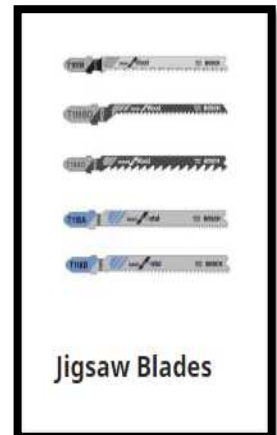

Drill & Carving Bits